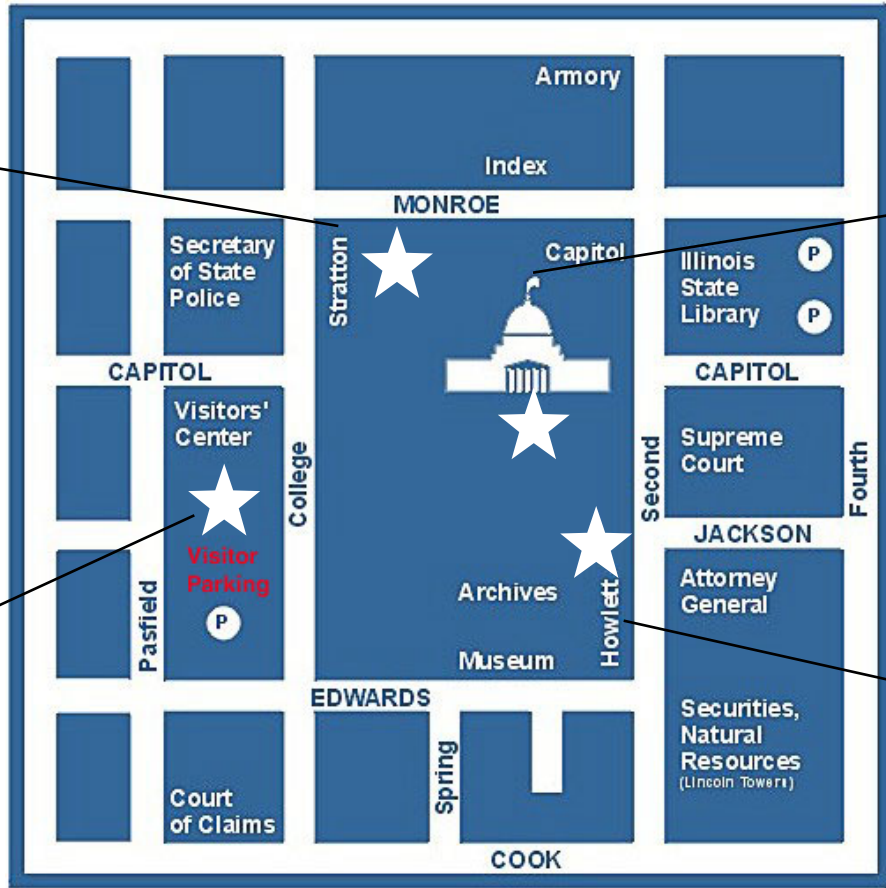

MAP OF CAPITOL

Stratton Office Building is where State Representatives offices are located

This is where the Senate & House Chambers are located. Senators offices are also here.

The visitors center & parking is where the busses will be staged

Howlett Building is our event headquarter. Rally is in its Auditorium.

Howlett Building
 (Our Rally Point is Here)
 Auditorium
 501 S. 2nd Street, Springfield, Illinois 62756
 Tel: 217-785-3000

Visitor's Parking
 (This is where buses will stage if Howlett Building Drop Off is not possible)